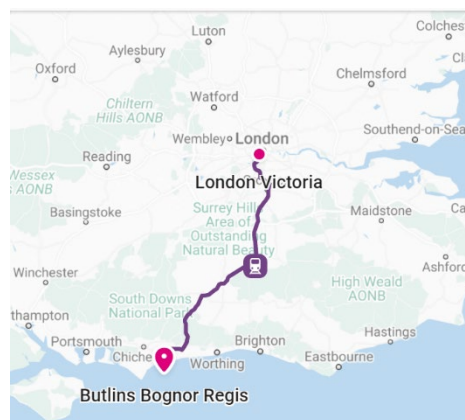

Butlin's Bognor Regis

Upper Bognor Road, Bognor Regis, West Sussex, PO21 1JJ

How to reach us

By car

If you're using a sat nav to get to Bognor Regis - our postcode is PO21 1JJ

From the M3 or A3 head for the A27, then follow the A259.
We are one mile east of Bognor Regis on the Littlehampton Road.

For more detailed directions, plan your route on [Google Maps](#).

Parking on resort is free of charge.

By rail

Southern Railway trains take just over an hour direct from London Victoria. A taxi from Bognor Regis station to resort will take approx. 5 mins and costs between £5-£7

By plane

The nearest airport to Bognor Regis is Southampton which is 32 miles away.
Other nearby airports include London Gatwick (34.5 miles) and London Heathrow (48.8 miles)